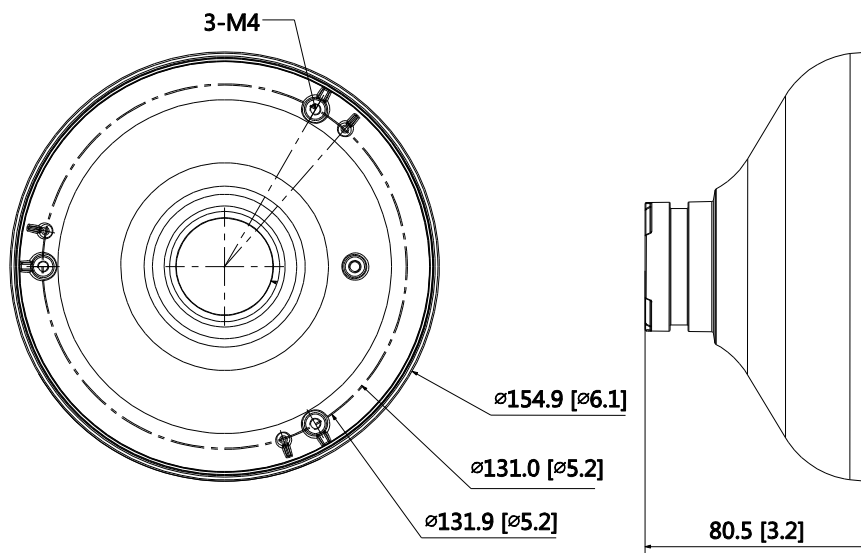

DH-PFA105

Fisheye Adapter Plate

Features

- Neat & Integrated design.
- Material: Aluminum.

Technical Specifications

Model	DH-PFA105
General	
Material	Aluminum
Dimension	Φ154.9mmx80.5mm (Φ6.1"×3.17")
Load Bearing	1kg (2.2lb)
Weight	0.26kg (0.57lb)
Color	White
Operating Temperature	-40°C ~60°C(-40°F ~+140°F)
Humidity	<90% RH
Applicable Model	Please see "Accessory Selection"

Order Information

Type	Part Number	Description
Camera mount	DH-PFA105	Fisheye adapter plate _ Dahua brand
	PFA105	Fisheye adapter plate _ Neutral, no brand

Dimensions (mm/inch)

Application

Ceiling mount: PFA105+PFA110+PFB300C

Package Information

- Fisheye adapter plate *1

Package data	
Box Dimension	191mmx199mmx96mm (7.52"x7.83"x3.78")
Box Weight	0.32kg (0.71lb)
Protective Box Dimension	624mmx600mmx428mm (24.57"x23.62"x16.85")
Box In Protective Box	36 In 1