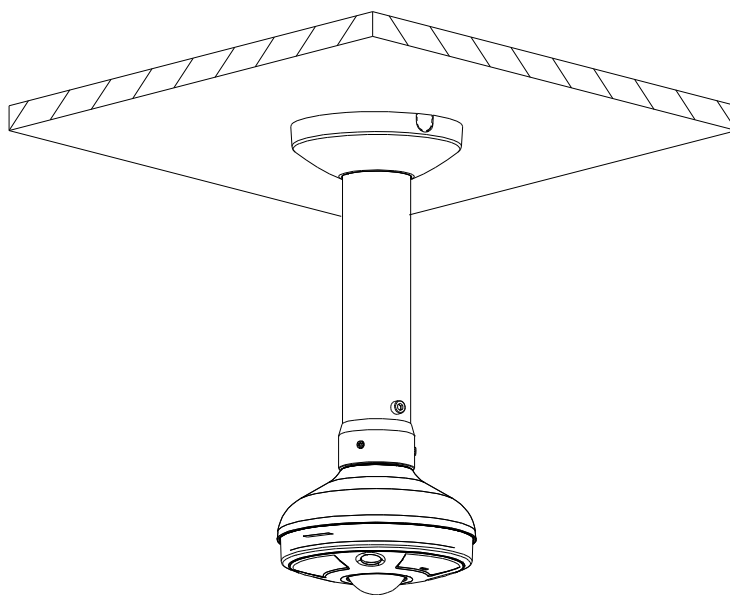

DH-PFA105

Fisheye Adapter Plate

Features

- Neat & Integrated design.
- Material: Aluminum.

Technical Specifications

Model	DH-PFA105
General	
Material	Aluminum
Dimension	Φ154.9mmx80.5mm (Φ6.1"×3.17")
Load Bearing	1kg (2.2lb)
Weight	0.26kg (0.57lb)
Color	White
Operating Temperature	-40°C ~60°C(-40°F ~+140°F)
Humidity	<90% RH
Applicable Model	Please see "Accessory Selection"

Order Information

Type	Part Number	Description
Camera mount	DH-PFA105	Fisheye adapter plate _ Dahua brand
	PFA105	Fisheye adapter plate _ Neutral, no brand

Dimensions (mm/inch)

Application

Ceiling mount: PFA105+PFA110+PFB300C

Package Information

- Fisheye adapter plate *1

Package data	
Box Dimension	191mmx199mmx96mm (7.52"x7.83"x3.78")
Box Weight	0.32kg (0.71lb)
Protective Box Dimension	624mmx600mmx428mm (24.57"x23.62"x16.85")
Box In Protective Box	36 In 1